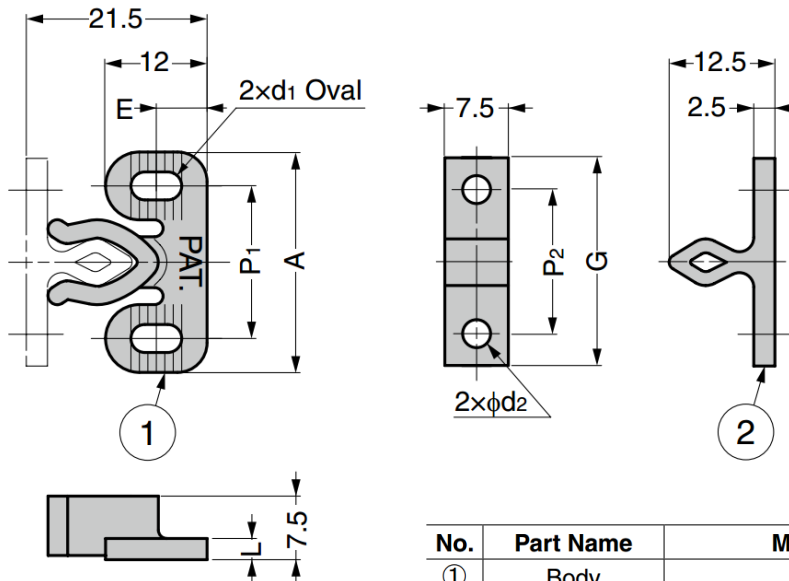

### Installation

No.	Part Name	Material	Colour
①	Body	POM	Natural/Black
②	Striker	PA	

Part No.	Colour	A	P <sub>1</sub>	E	G	P <sub>2</sub>	L	d <sub>1</sub>	d <sub>2</sub>	Push-In Force	Pulling Force		
GJC-24	Natural	24	17	7	22	15.5	2	2.5 x 5.5	2.5	30.4 N	3.1 kg	26.5 N	2.7 kg
GJC-24B	Black												
GJC-26	Natural	26	18	6	24.5	17	2.5	3.3 x 6	3.3	21.6 N	2.2 kg	16.7 N	1.7 kg